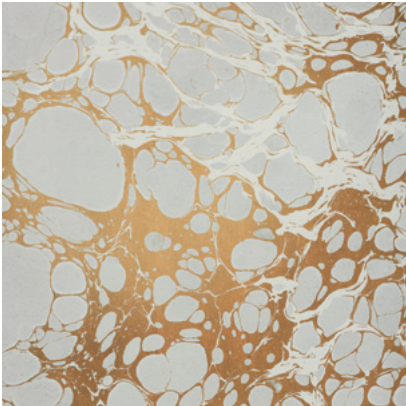

Calico

WABI

Tear Sheet

Wabi melds traditional marbling techniques with modern design.

CERULEAN

CLOUD

LAGOON

MINERAL

RIVER

ROSARIUM

TAUPE

Wabi Mineral

Suitable for residential and commercial projects

COLOR
Mineral

ITEM
1011

CONTENT
Type II Vinyl

PANEL WIDTH
51" / 1295 mm trimmed

PANEL HEIGHT
132" / 3353 mm standard
192" / 4877 mm extended

REPEAT
Non-repeating

STOCK
Made to order

LEAD TIME
4 weeks to print

MINIMUM
1 panel

PRICE
Available upon request