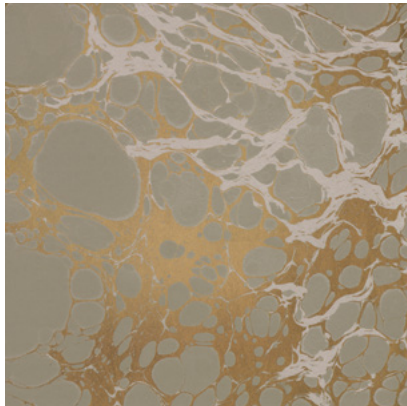

Calico

WABI

Tear Sheet

Wabi melds traditional marbling techniques with modern design.

CERULEAN

CLOUD

LAGOON

MINERAL

RIVER

ROSARIUM

TAUPE

Wabi Mineral

Suitable for residential and commercial projects

COLOR
Mineral

ITEM
1011

CONTENT
Type II Vinyl

PANEL WIDTH
51" / 1295 mm trimmed

PANEL HEIGHT
132" / 3353 mm standard
192" / 4877 mm extended

REPEAT
Non-repeating

STOCK
Made to order

LEAD TIME
4 weeks to print

MINIMUM
1 panel

PRICE
Available upon request