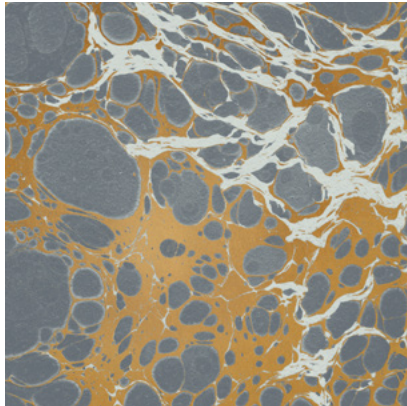

Calico

WABI

Tear Sheet

Wabi melds traditional marbling techniques with modern design.

CERULEAN

CLOUD

LAGOON

MINERAL

RIVER

ROSARIUM

TAUPE

Wabi Mineral

Suitable for residential and commercial projects

COLOR
Mineral

ITEM
1011

CONTENT
Type II Vinyl

PANEL WIDTH
51" / 1295 mm trimmed

PANEL HEIGHT
132" / 3353 mm standard
192" / 4877 mm extended

REPEAT
Non-repeating

STOCK
Made to order

LEAD TIME
4 weeks to print

MINIMUM
1 panel

PRICE
Available upon request