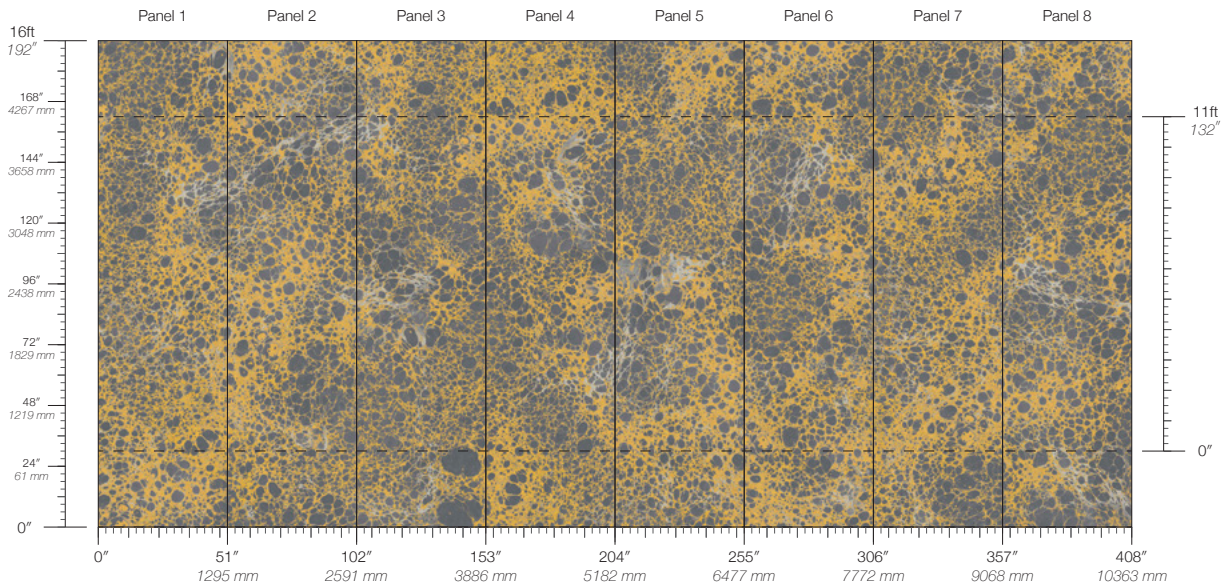

Wabi Mineral

Suitable for residential and commercial projects

COLOR
Mineral

ITEM
1011

CONTENT
Type II Vinyl

PANEL WIDTH
51" / 1295 mm trimmed

PANEL HEIGHT
132" / 3353 mm standard
192" / 4877 mm extended

REPEAT
Non-repeating

STOCK
Made to order

LEAD TIME
4 weeks to print

MINIMUM
1 panel

PRICE
Available upon request

ORIGIN
USA

DETAILS
Custom options available

ENVIRONMENTAL
Recycled Content
Phthalate Free
Low VOC
HPD Available

SPECS
Commercial Vinyl face
Non-woven backing
20 oz per linear yard
620 g per linear meter
Smooth reflective metallic texture

TESTING
(US) ASTM E84 Adhered Class A
(EU) EN 15102 Class B, s2
(CN) CAN/ULC-S102.2 Class A
CCC-W-408D Type II
WA Specification W-101 Type II

MAINTENANCE
Water-based cleanser

CONTACT
sales@calicowallpaper.com
+1 718 243 1705
57 Lispenard Street
New York, NY 10013 USA

DISCLAIMER
Refer to our website to see the full mural artwork. Reference the physical sample for color and texture. Panel maps represent mural artwork only.