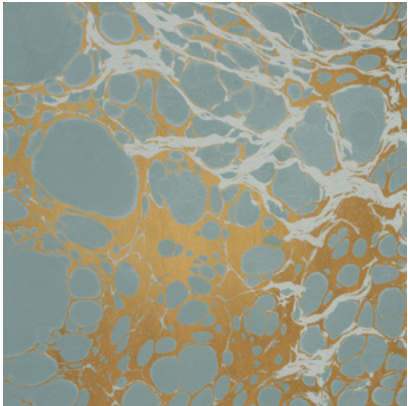

Calico

WABI

Tear Sheet

Wabi melds traditional marbling techniques with modern design.

CERULEAN

CLOUD

LAGOON

MINERAL

RIVER

ROSARIUM

TAUPE

Wabi Mineral

Suitable for residential and commercial projects

COLOR
Mineral

ITEM
1011

CONTENT
Type II Vinyl

PANEL WIDTH
51" / 1295 mm trimmed

PANEL HEIGHT
132" / 3353 mm standard
192" / 4877 mm extended

REPEAT
Non-repeating

STOCK
Made to order

LEAD TIME
4 weeks to print

MINIMUM
1 panel

PRICE
Available upon request